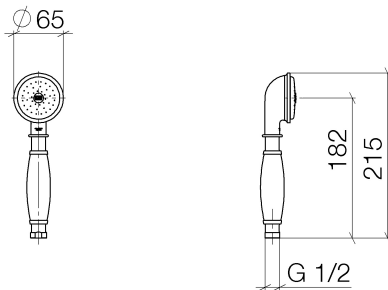

Bathtub - Madison

Metal hand shower with porcelain (white) handle - polished chrome

Article number: 28 002 970-00 0010

- Standard spray mode
- Descaling system
- Ø 2-1/2"
- 1/2" connection
- Water flow rate limited to max. 1.8 gpm
- Internal backflow preventer.

polished chrome

Dimensional drawing

All dimensions in mm / inch = mm x 0,0394

Bathtub - Madison

Metal hand shower with porcelain (white) handle - polished chrome

Article number: 28 002 970-00 0010

Flow rate chart

Bathtub - Madison

Metal hand shower with porcelain (white) handle - polished chrome

Article number: 28 002 970-00 0010

Other surface finishes

Gold
28 002 970-01

platinum matte
28 002 970-06 0010

platinum
28 002 970-08 0010