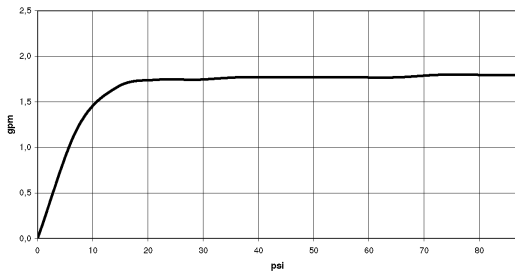

Bathtub - Madison

Metal hand shower with porcelain (white) handle - polished chrome

Article number: 28 002 970-00 0010

- Standard spray mode
- Descaling system
- Ø 2-1/2"
- 1/2" connection
- Water flow rate limited to max. 1.8 gpm
- Internal backflow preventer.

polished chrome

Dimensional drawing

All dimensions in mm / inch = mm x 0,0394

Bathtub - Madison

Metal hand shower with porcelain (white) handle - polished chrome

Article number: 28 002 970-00 0010

Flow rate chart