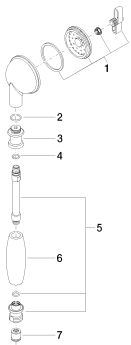

Bathtub - Madison

Metal hand shower with porcelain (white) handle - polished chrome

Article number: 28 002 970-00 0010

- Standard spray mode
- Descaling system
- Ø 2-1/2"
- 1/2" connection
- Water flow rate limited to max. 1.8 gpm
- Internal backflow preventer.

polished chrome

Dimensional drawing

All dimensions in mm / inch = mm x 0,0394

Bathtub - Madison

Metal hand shower with porcelain (white) handle - polished chrome

Article number: 28 002 970-00 0010

Flow rate chart

More custom finish options are available via special production (xTra Service). Please see our finish matrix for availability and pricing or contact a Dornbracht representative.

Bathtub - Madison

Metal hand shower with porcelain (white) handle - polished chrome

Article number: 28 002 970-00 0010

Spare parts list

Number	Item Number	Designation	Number of units
--------	-------------	-------------	-----------------